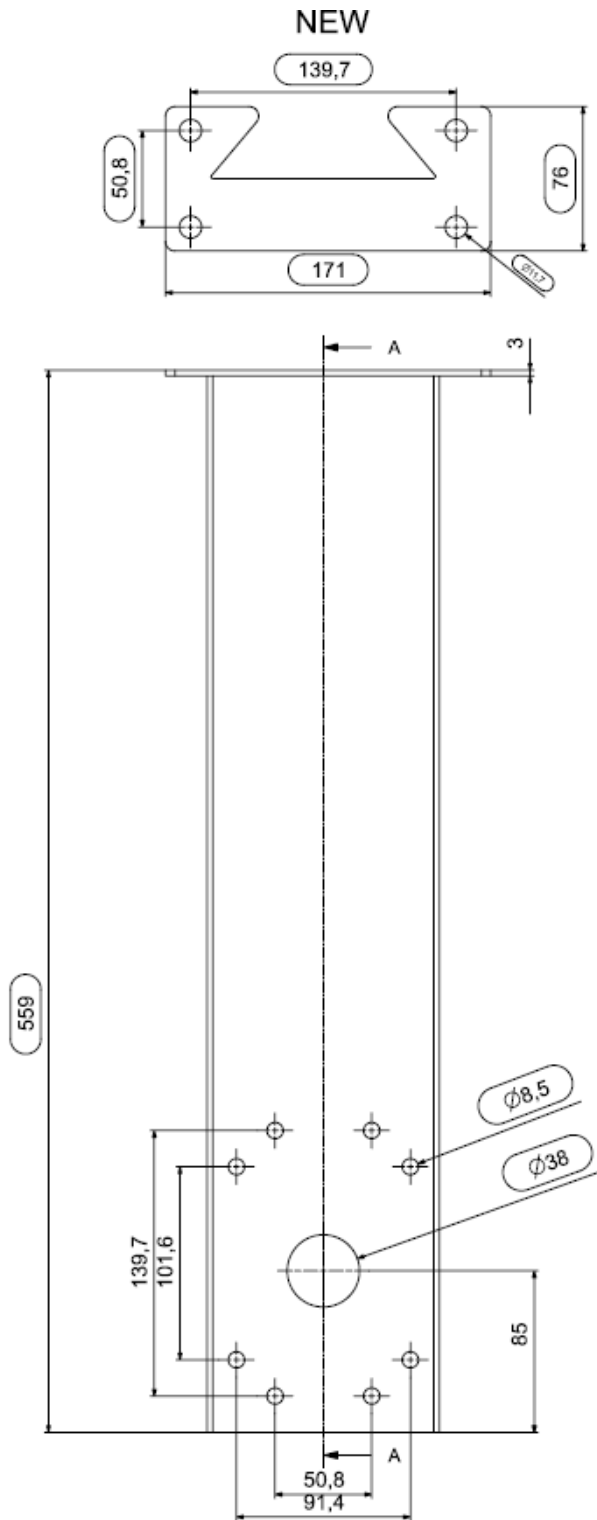

Ceiling Mount

Specifications:

Dimensions (WxDxH):
 6.7"w x 3.0"d x 22.0"h

Materials

Made of heavy duty 13gg
 Stainless Steel (304), and finished
 with White Powder Coat paint

Compatibility

D2, D3, and S-Type
 Camera Housings