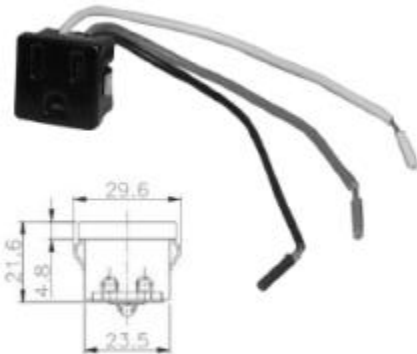

Single Outlet Pigtail Quick Sheet for 120 VAC Power Accessories

KT-ACSO by Dotworkz, Inc.

Featuring:

- Compact Power Integration Solution for Wall Warts or other Step Down Power Supplies
- Convenient 3 wire Installation
- Color Coded Stranded Wires
- Pre-tinned for easy and secure clamping into existing screw terminals

(mounting hole: 1.18" x 0.94")

6" - 16 awg. wire leads terminal

Easily Installs onto Power Block on all Dotworkz MVP Enclosures as shown below